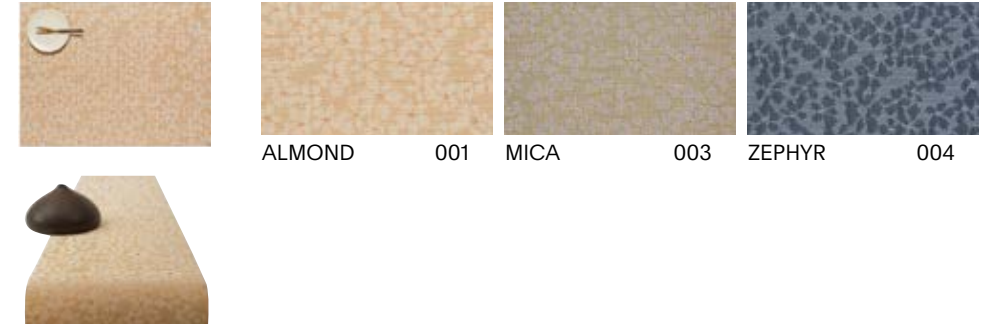

NEW Flora™

© 2024 Chilewich

Custom Sizes Available

SHAPE		SIZE		STYLE - COLOR
	Rectangle	14" x 19"	36 x 48 cm	100896 - ---
	Runner	14" x 72"	36 x 183 cm	100897 - ---
	Custom Coasters, unbacked	Custom only.		- ---
	Custom Table Mat	Custom only.		100893 - ---
	Worktop	Custom only.		- ---