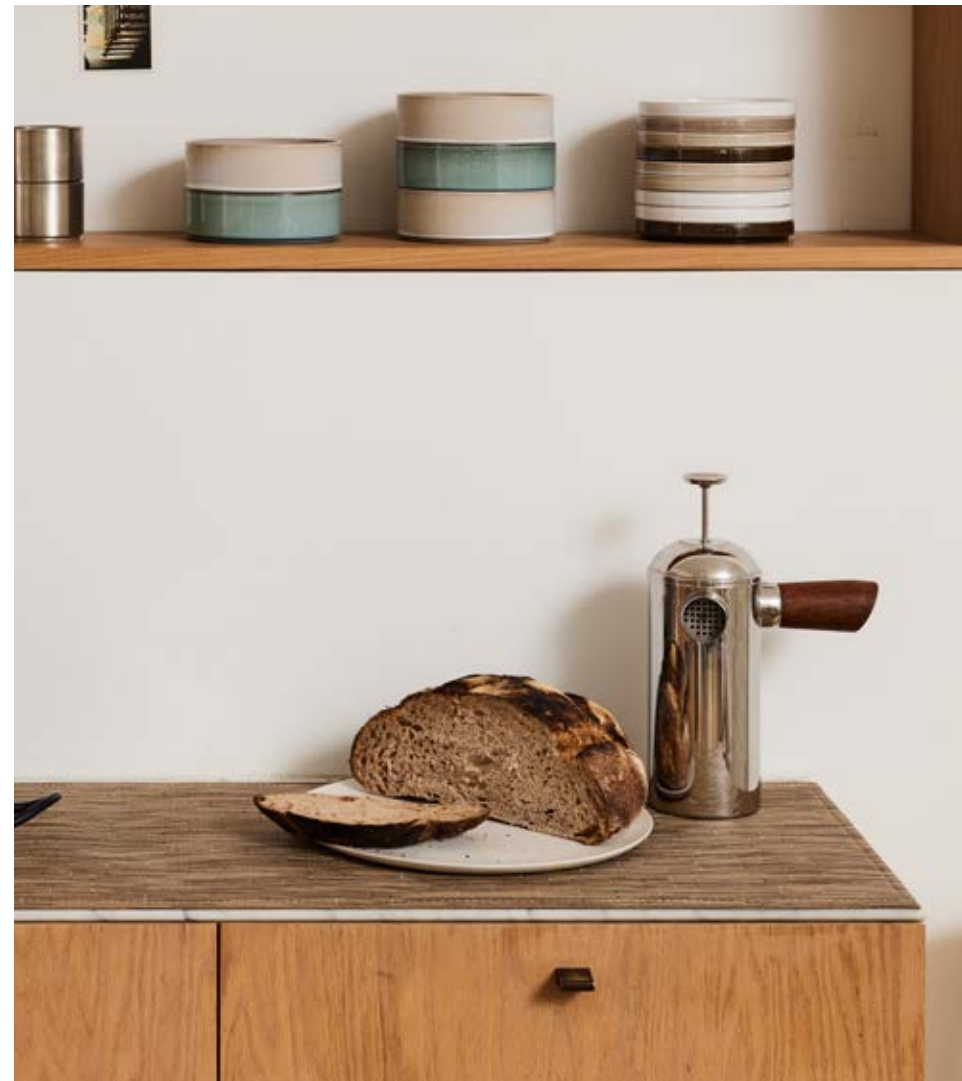

Worktop

Originally developed with Chef Daniel Humm of Eleven Madison Park as a turn-key solution for the daily task of preparing the pass, Chilewich Worktop is a custom covering that addresses the functional demands and aesthetic priorities of professional hospitality environments. It protects essential surfaces with an elegant, durable woven layer that features a waterproof, non-slip backing. Beyond the back of house, Worktop is also ideal for in-room dining, banquets, meeting rooms, beverage stations, tray liners, and corporate kitchenettes.

BAMBOO, Camel