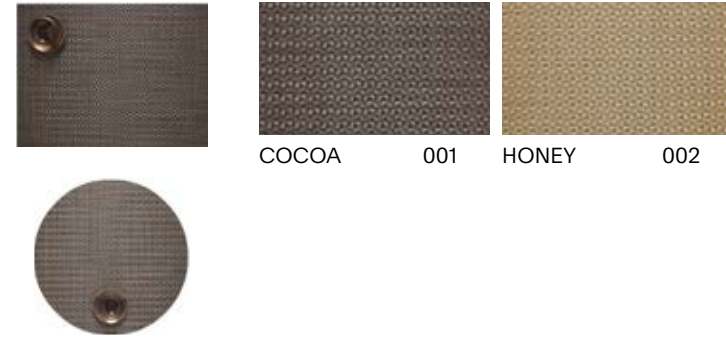

Origami™

Custom Sizes Available

SHAPE	SIZE	STYLE - COLOR
	14" x 19"	100606 - ---
	Diam. 15"	100617 - ---
	Custom only.	100658 - ---
	Custom only.	100607 - ---
	Custom only.	100715 - ---