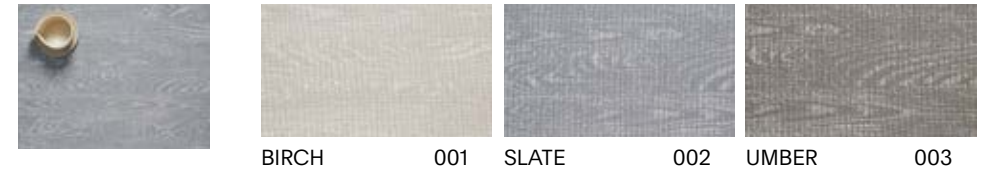

Woodgrain™

Custom Sizes Available

SHAPE		SIZE		STYLE - COLOR
	Rectangle	14" x 19"	36 x 48 cm	100760 - ---
	Custom Coasters, unbacked	Custom only.		- ---
	Custom Table Mat	Custom only.		100764 - ---
	Worktop	Custom only.		100788 - ---