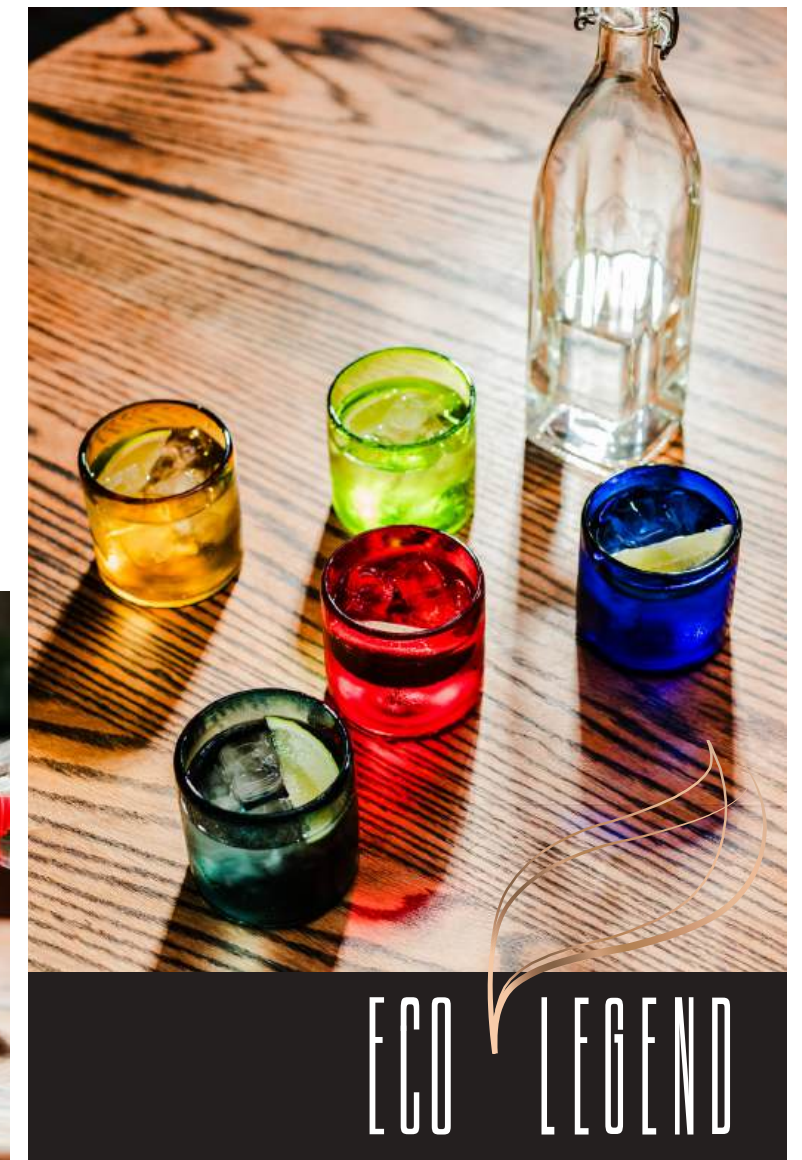

ECO RADIANCE

Introducing Eco Radiance – a vibrant blend of sustainability and artistry. Each piece in this unique collection is handcrafted from recycled glass, reflecting our commitment to eco-friendly elegance. Available in five stunning colors, these glasses bring a burst of vibrancy to any setting. Experience the beauty of craftsmanship and the joy of sustainability. Perfect for any occasion, this collection combines impeccable design with a responsible choice, making every moment both stylish and eco-conscious.