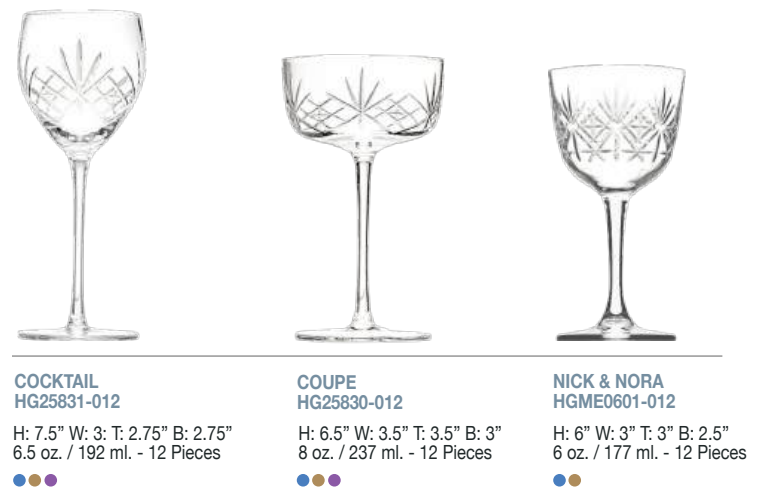

MEDLEY

Medley's finely cut patterns enhance and contrast with the crystal's exquisite clarity. Whether paired with minimal or extravagant serves, each shape orchestrates the perfect medley of touch, feel, and taste.

ALTRUIST

Experience the Altruist Collection, where elegance meets craftsmanship in every sparkling detail—an exquisite blend of sophistication and meticulous artistry.