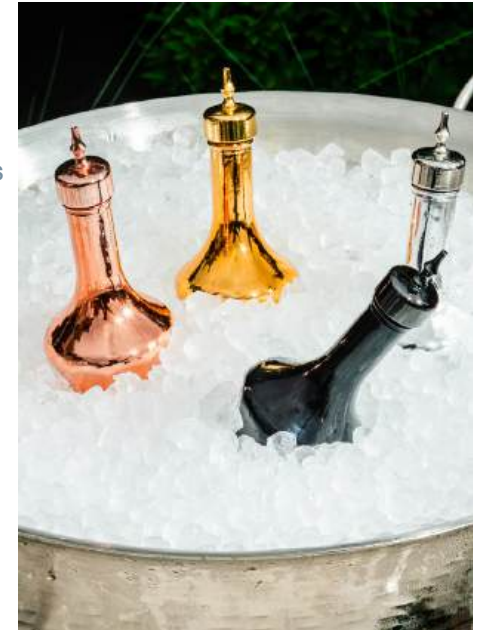

H: 5.75" W: 2.75" T: .25" B: 2"
3 oz. / 89 ml. - 6 Pieces

H: 5.75" W: 2.75" T: .25" B: 2"
3 oz. / 89 ml. - 6 Pieces

H: 5.75" W: 2.75" T: .25" B: 2"
3 oz. / 89 ml. - 6 Pieces

H: 5.75" W: 2.75" T: .25" B: 2"
3 oz. / 89 ml. - 6 Pieces