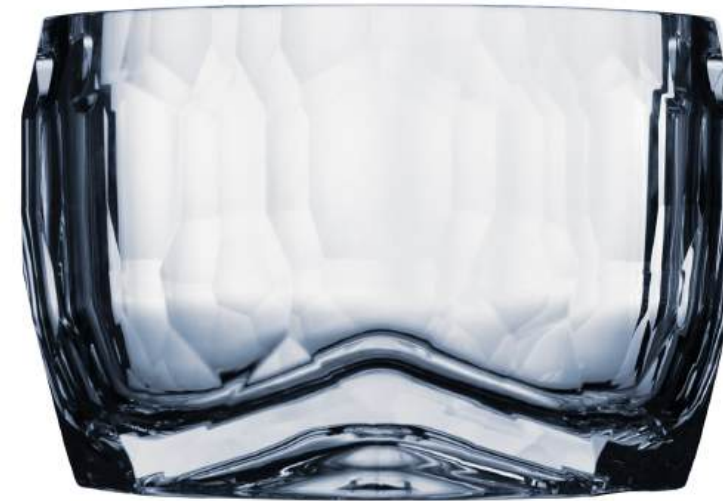

VANITY CHAMPAGNE CHILLER
HUS1012-001

H: 8" W: 11.5" T: 11.5" B: 10.25"
128 oz. / 1 GL - 1 Piece

HYDE

Deep cut lines in a timeless pattern pair with the innovative shine and clarity of Crystal Sapphire for a collection that exudes luxury and charm without sacrificing Bold Drinkware's robust performance.