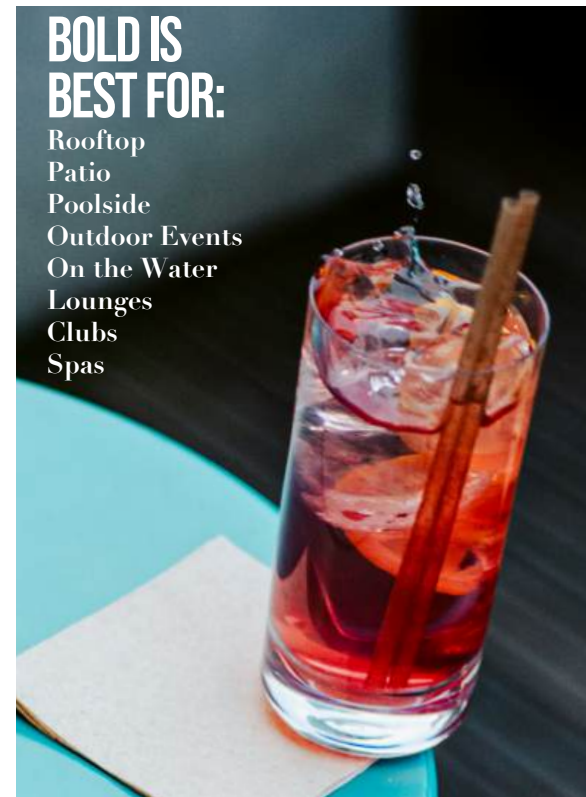

TABLE OF CONTENTS

Ambience	32	Oasis	14
Aloha	30	Oasis Bud Vase	32
Bali	22	Oasis Colors	15
Beer	26	Paradise	31
Bimini	19	Pinnacle	26
Calypso	17	Reef	23
Cascade	28	Revel	20
Cayman	29	Revolution	26
Charisma	24	Shot	27
Club Stack	18	Tiki	27
Exuma	19	Titan	26
Havana	11	Tryst	06
Hyde	10	Vanity	08
Laguna	32	Vogue	31
Maldives	12	Whisper	13
Mirage	16	Custom	33
Mixing Glass	26	Care	34
Stackable	●	Index	35
Height		H	
Top Diameter		T	
Bottom Diameter		B	
Maximum Diameter		D	

Listed dimensions are rounded up to closest .25"

Case packs and dimensions are subject to change at any time without notice.

LEGEND