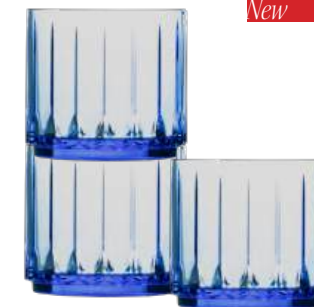

OLD FASHIONED - SAPPHIRE
HUF265BL-012

H: 3.25" W: 3.25" T: 3.25" B: 3"
10.5 oz. / 311 ml. - 12 Pieces