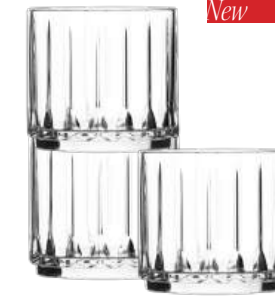

TRYST STACK

HI-BALL
HUF266-012

H: 6" W: 2.75" T: 2.75" B: 2.5"
12.5 oz. / 370 ml. - 12 Pieces

DOUBLE OLD FASHIONED
HUF204-012

H: 3.25" W: 3.5" T: 3.5" B: 3.25"
12.75 oz. / 377 ml. - 12 Pieces

OLD FASHIONED
HUF265-012