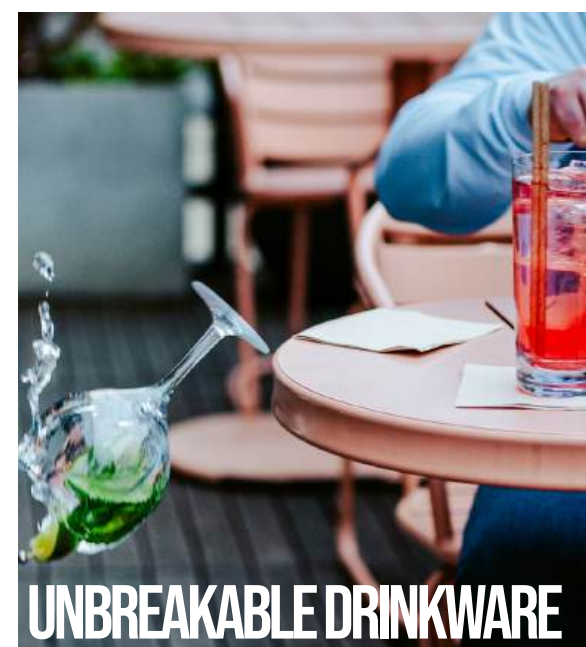

TABLE OF CONTENTS

Ambience	32	Oasis	14
Aloha	30	Oasis Bud Vase	32
Bali	22	Oasis Colors	15
Beer	26	Paradise	31
Bimini	19	Pinnacle	26
Calypso	17	Reef	23
Cascade	28	Revel	20
Cayman	29	Revolution	26
Charisma	24	Shot	27
Club Stack	18	Tiki	27
Exuma	19	Titan	26
Havana	11	Tryst	06
Hyde	10	Vanity	08
Laguna	32	Vogue	31
Maldives	12	Whisper	13
Mirage	16	Custom	33
Mixing Glass	26	Care	34
Stackable	●	Index	35
Height		H	
Top Diameter		T	
Bottom Diameter		B	
Maximum Diameter		D	

Listed dimensions are rounded up to closest .25"

Case packs and dimensions are subject to change at any time without notice.

LEGEND