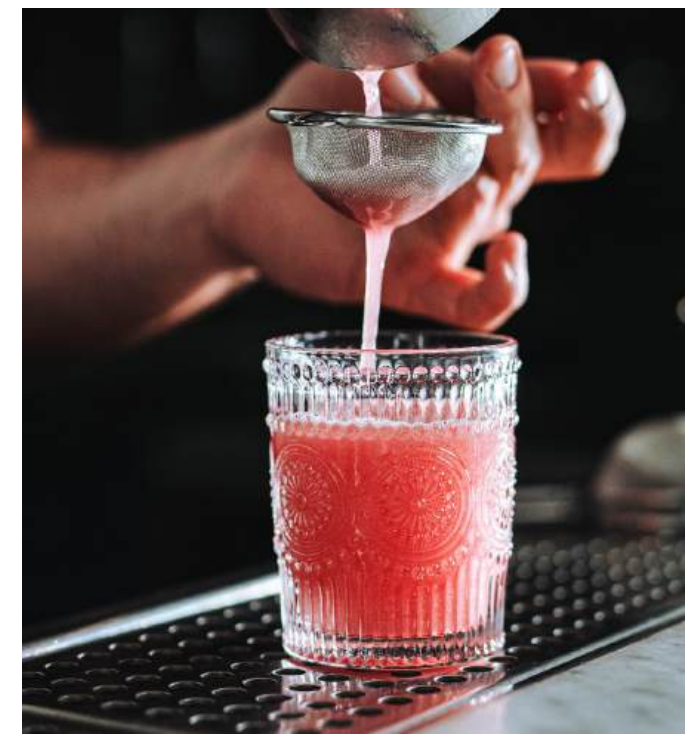

BIMINI STACK

H: 5" W: 3.5" T: 3.25" B: 2.75"
12.75 oz. / 377 ml. - 12 Pieces

H: 4" W: 3.5" T: 3.25" B: 2.75"
11 oz. / 325 ml. - 12 Pieces