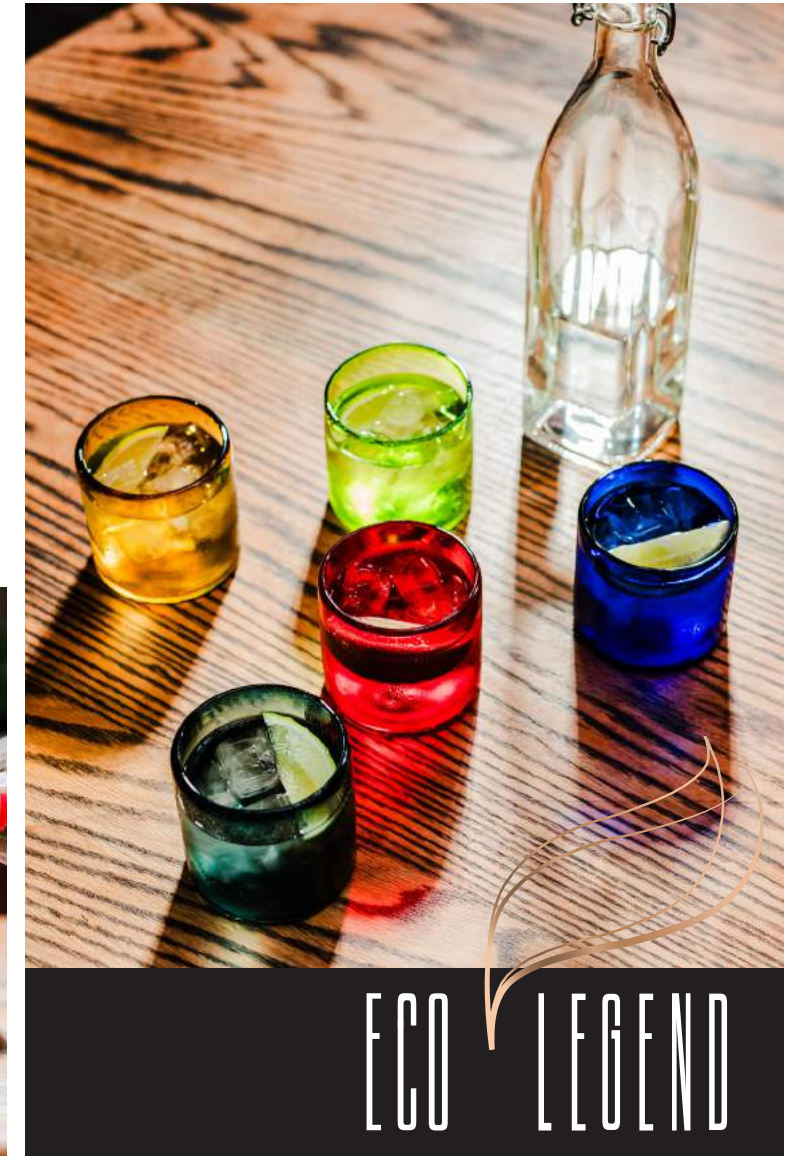

ECO RADIANCE

New

Introducing Eco Radiance – a vibrant blend of sustainability and artistry. Each piece in this unique collection is handcrafted from recycled glass, reflecting our commitment to eco-friendly elegance. Available in five stunning colors, these glasses bring a burst of vibrancy to any setting. Experience the beauty of craftsmanship and the joy of sustainability. Perfect for any occasion, this collection combines impeccable design with a responsible choice, making every moment both stylish and eco-conscious.