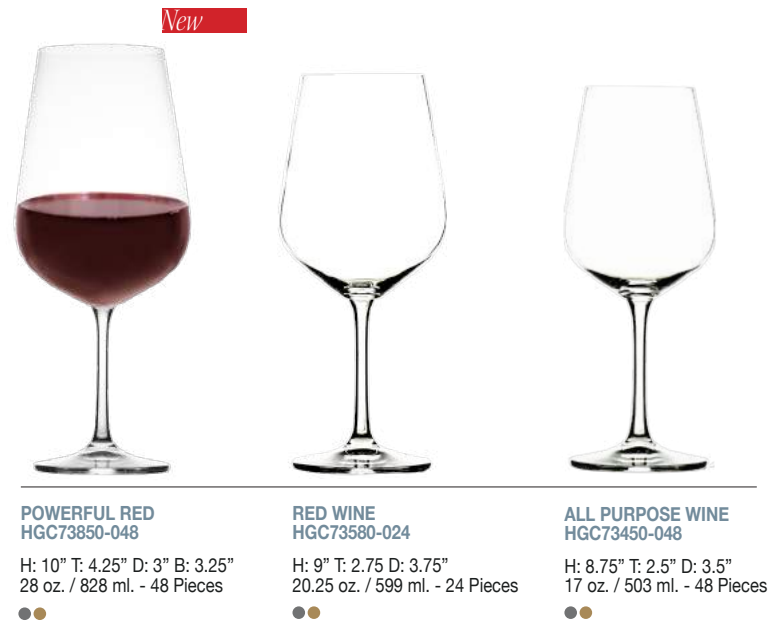

POWERFUL RED
HGC73850-048
H: 10" T: 4.25" D: 3" B: 3.25"
28 oz. / 828 ml. - 48 Pieces

RED WINE
HGC73580-024
H: 9" T: 2.75" D: 3.75"
20.25 oz. / 599 ml. - 24 Pieces

ALL PURPOSE WINE
HGC73450-048
H: 8.75" T: 2.5" D: 3.5"
17 oz. / 503 ml. - 48 Pieces