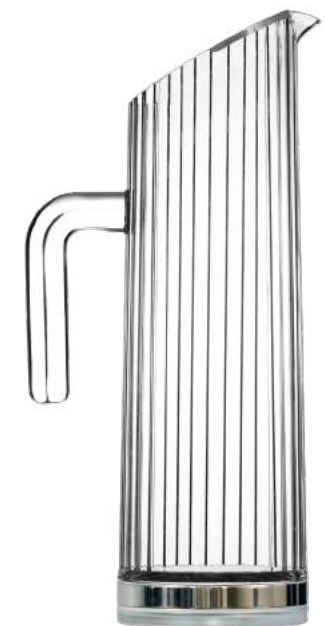

H: 8.25" W: 12" T: 8.25" B: 5"
169 oz. / 5 L - 3 Pieces

CHARISMA

The Charisma Collection Pitcher and Ice Bucket feature a sleek vertical Art Deco design, evoking timeless elegance and sophistication. These pieces combine functionality with style, celebrating opulence and charm.

New

CHARISMA ICE BUCKET
HUS071-003

H: 9.5" W: 10.25" T: 7.75" B: 5.25"
125 oz. / 3.7 L - 3 Pieces

New

*Removable steel base for cleaning purposes

CHARISMA PITCHER
HUSH1580-003

H: 12.75" W: 5.75" T: 3.5" B: 4"
53 oz. / 1.57 L - 3 Pieces

VOGUE

Modern and chic, Vogue's on trend design and thoughtful touches such as water drainage built into the base of the ice bucket make it the only choice for boozy brunches, sangrias, and poolside bottle service at the most elite venues.