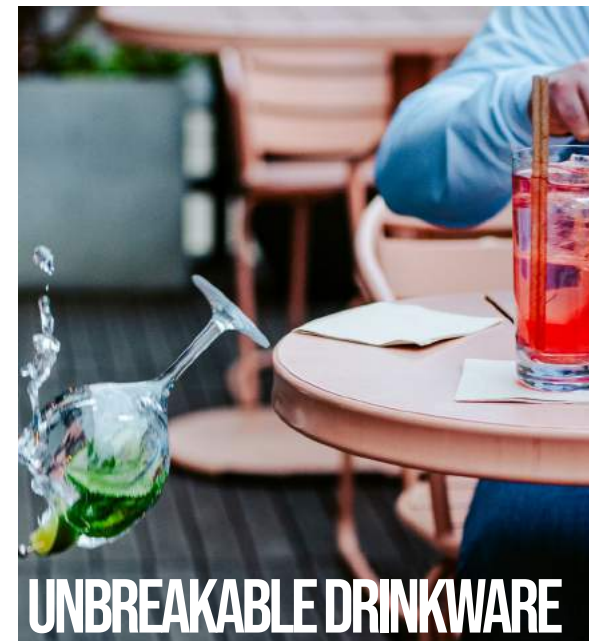

www.bolddrinkware.com

C R Y S T A L
S A P P H I R E

QR CODE

BOLD IS BEST FOR:

- Rooftop
- Patio
- Poolside
- Outdoor Events
- On the Water
- Lounges
- Clubs
- Spas

UNBREAKABLE DRINKWARE

TABLE OF CONTENTS

| | | | |
|--------------|-----------|----------------|-----------|
| Ambience | 30 | Oasis | 15 |
| Aloha | 27 | Oasis Bud Vase | 30 |
| Bali | 20 | Oasis Colors | 13 |
| Beer | 22 | Paradise | 28 |
| Bimini | 17 | Pinnacle | 22 |
| Bud Vase | 30 | Reef | 21 |
| Calypso | 24 | Revel | 18 |
| Cascade | 26 | Revolution | 23 |
| Cayman | 25 | Shot | 23 |
| Charisma | 29 | Titan | 22 |
| Club Stack | 16 | Tryst | 06 |
| Exuma | 13 | Vanity | 08 |
| Havana | 12 | Vogue | 30 |
| Hyde | 09 | Whisper | 11 |
| Marquee | 10 | Custom | 31 |
| Mirage | 14 | Care | 32 |
| Mixing Glass | 22 | Index | 33 |