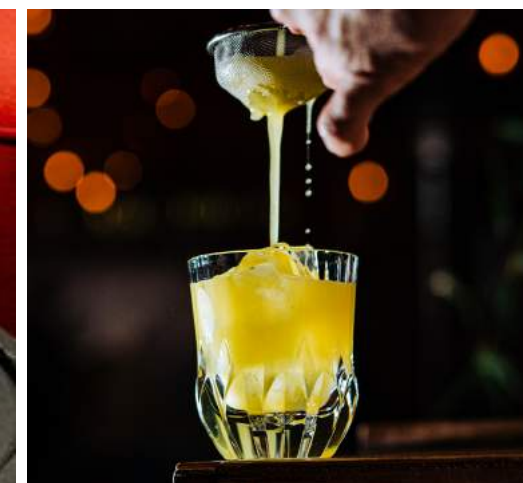

BESPOKE DESIGNS

Unbelievably unique, incredibly beautiful, and designed by you. Create a piece unlike anything else in the world, exclusive to you, in the style & quality you desire. Create a signature piece that's all your own and that your guests can only experience at your venue. Our team of designers and project directors will work with you every step of the way to ensure that every detail, every facet, and every measurement is perfect and in your hands on time.

Email info@bolddrinkware.com to learn more and MOQ's.