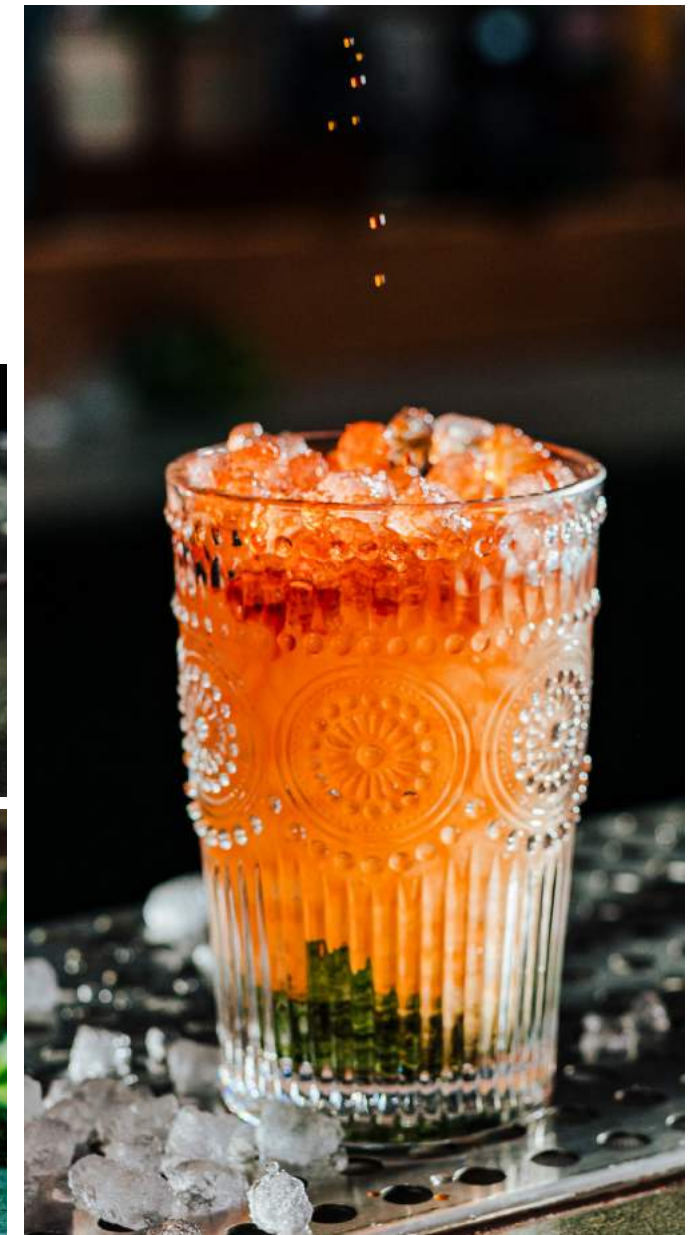

REVEL

Made for cheers by the pool and toasts on the rooftop, Revel accentuates even the most standard essentials with incredible innovations.

WINE
HUS045-012

H: 7.75" W: 3.5" T: 3" B: 3"
13 oz. / 385 ml. - 12 Pieces