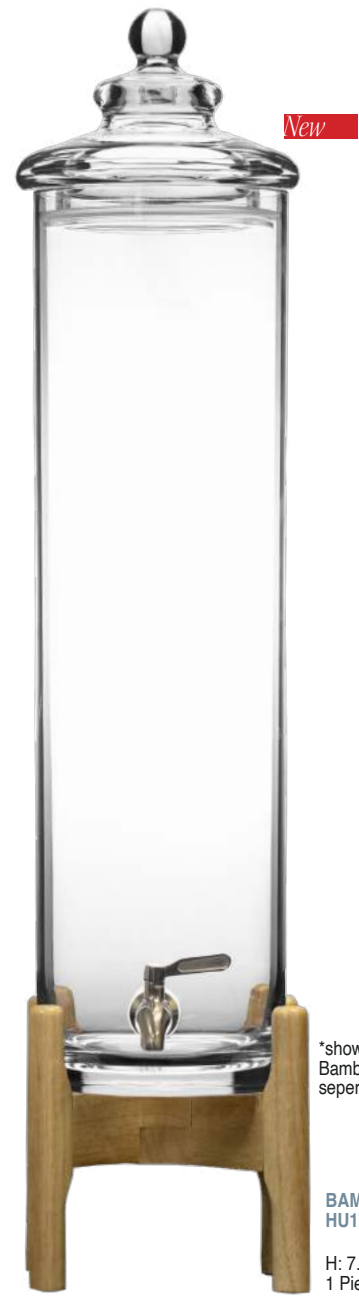

BAMBOO STAND
HU175-001

TALL BEVERAGE DISPENSER
HUS175-001

H: 29" W: 8.5" T: 1.5" B: 7"
384 oz. / 11.4 L - 1 Piece

Discover the durability and functionality of our versatile Cayman Collection. Ideal for organized bar storage or captivating presentations, it offers a stylish lineup with various options to suit your preference.

CAYMAN