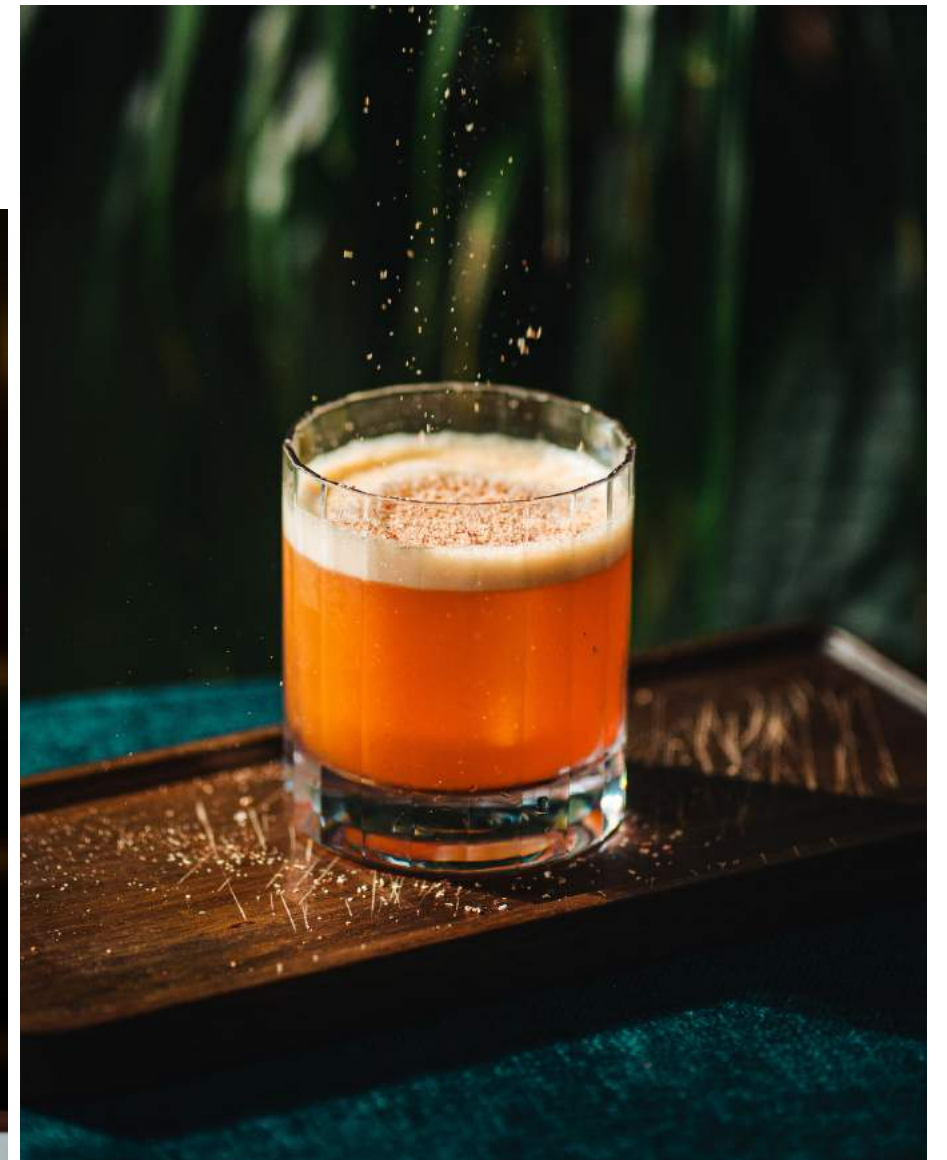

WINE / COCKTAIL
HUS380-012

H: 7.5" W: 3.5" T: 3.5" B: 3"
13 oz. / 385 ml. - 12 Pieces

MARTINI
HUS024-012

H: 6.75" W: 4.5" T: 4.5" B: 3.25"
8.75 oz. / 259 ml. - 12 Pieces

Speakeasy glitz and glamour dance in the light, as the vertical lines and bold sham pair with your cocktail to create an instant optical show.