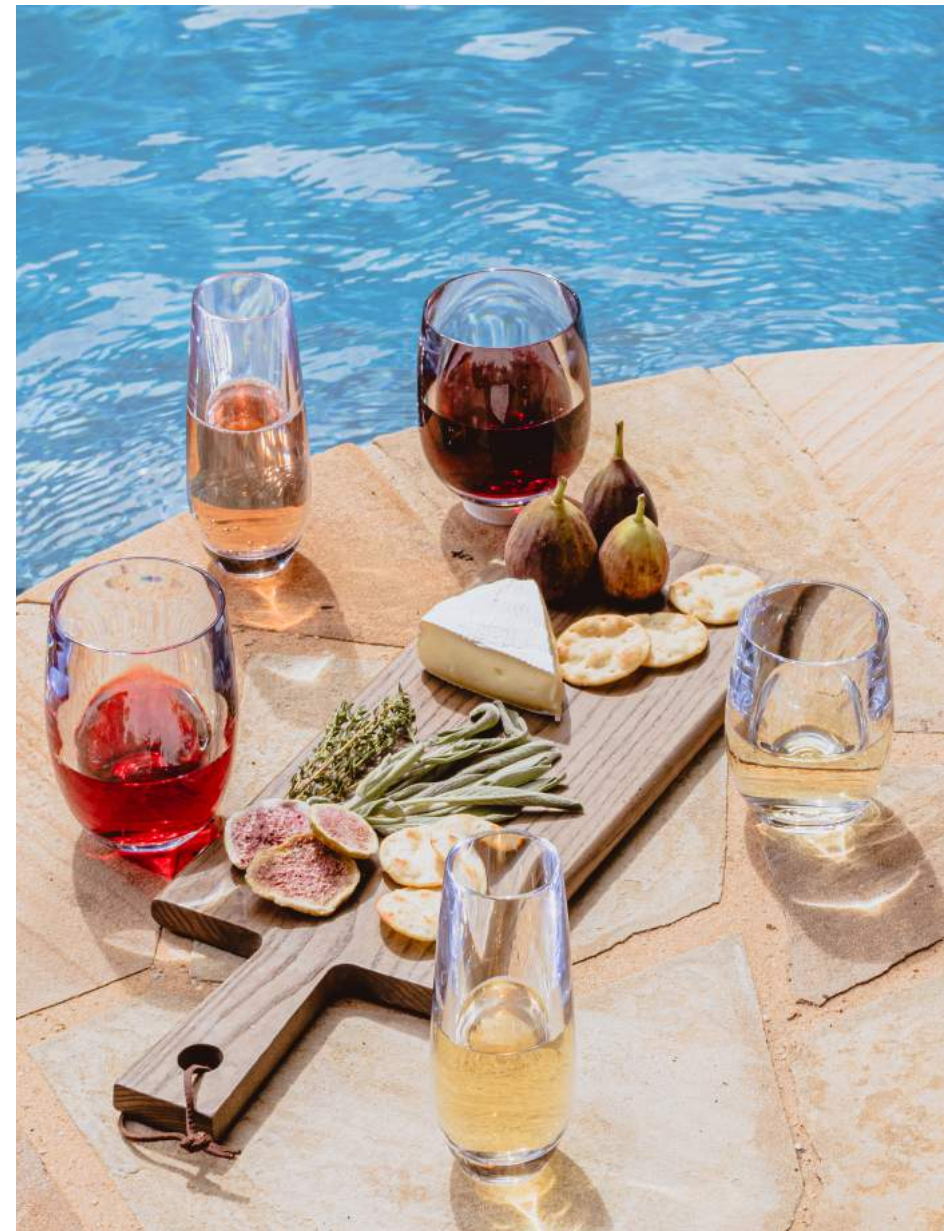

MIRAGE

Mirage's six shapes offer incredible flexibility and practicality in convenient sizes that feature an elevated shine and clarity. It's thick walls add welcome weight to insulate that serve to keep your drinks colder for longer, perfect for outdoor dining, the pool, or rooftop.

OASIS

Oasis is perfect as a stemless for serving wine and features innovative and elegant touches such as ergonomic grooves on the bottom for a more comfortable hold. Those grooves also serve as a way to channel water away for less staining after dishwashing so you spend less time wiping away water marks and more time with your guests.