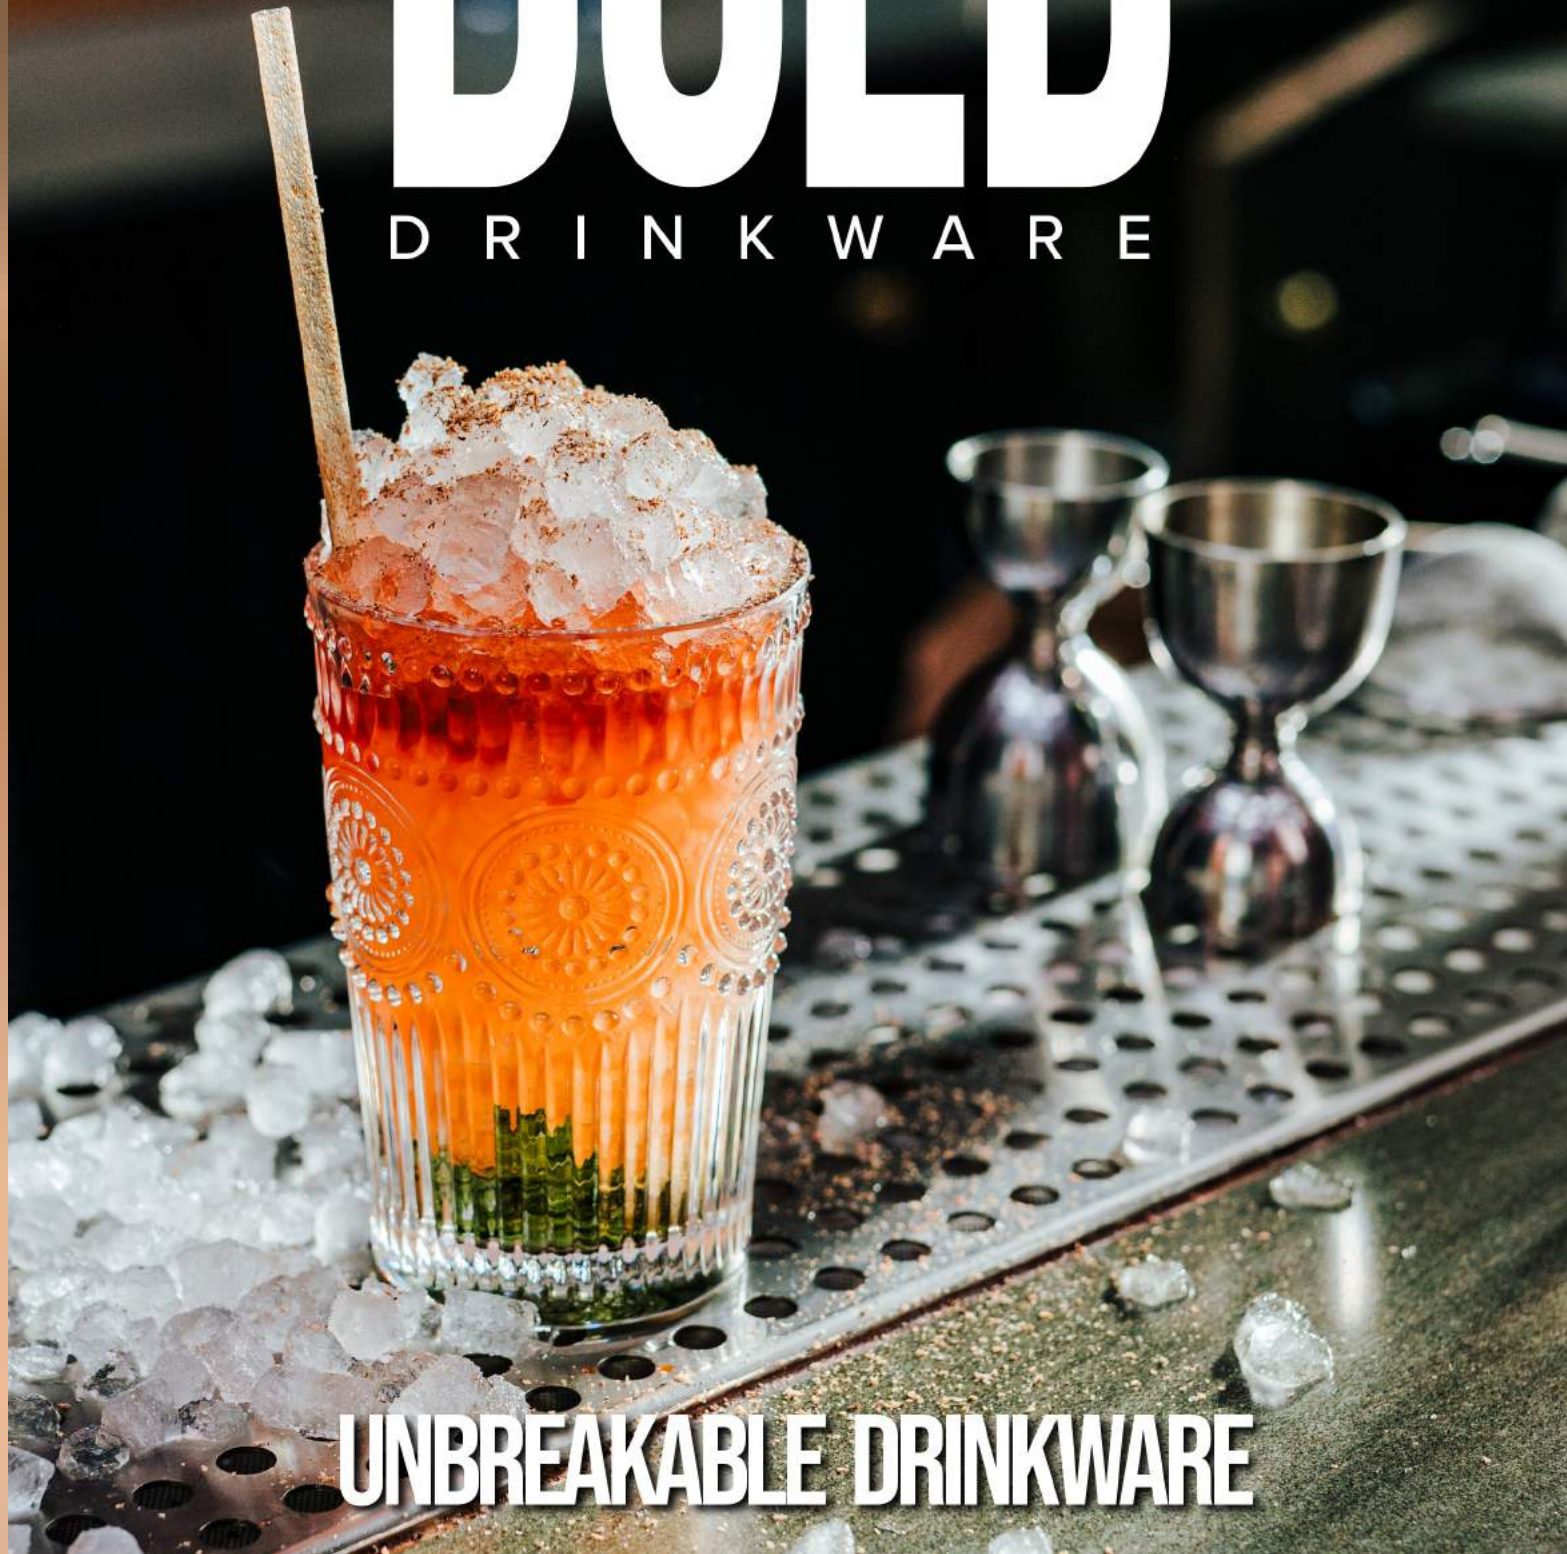

BOLD[®]

D R I N K W A R E

UNBREAKABLE DRINKWARE

BOLD®

DRINKWARE

2024

THE WORLD'S BEST ALTERNATIVE TO CRYSTAL

info@bolddrinkware.com